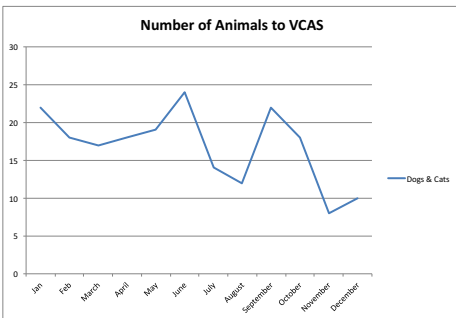

2014 Animals to VCAS

	RAL/Stray K9	RAL/Stray Cats	K9 RTO	Cats RTO	Reclaimed	Total
Jan	32	10	-13	-2	0	26
Feb	26	8	-6	0	0	28
March	14	2	-2	0	0	14
April	19	7	-6	-3	0	17
May	17	11	-5	-2	-2	19
June	16	28	-4	-1	-2	37
July	23	8	-7	0	-2	22
August	28	19	-6	0	-5	36
September	38	21	-12	0	-2	45
October	18	13	-8	0	-4	19
November	13	20	-4	0	-1	28
December	20	14	-12	0	-4	18
YEAR TOTAL	264	161	-86	-8	-22	309

2015 Animals to VCAS

	RAL/Stray K9	RAL/Stray Cats	K9 RTO	Cats RTO	Reclaimed	Total
Jan	36	5	-12	0	-7	22
Feb	21	9	-8	0	-4	18
March	13	6	-1	0	-1	17
April	19	9	-8	0	-2	18
May	14	12	-4	0	-3	19
June	24	15	-13	0	-2	24
July	22	5	-13	0	0	14
August	10	7	-4	0	-1	12
September	25	7	-9	0	-1	22
October	36	3	-16	0	-5	18
November	19	4	-12	-3	0	8
December	54	4	-45	-3	0	10
YEAR TOTAL	293	86	-145	-6	-26	202