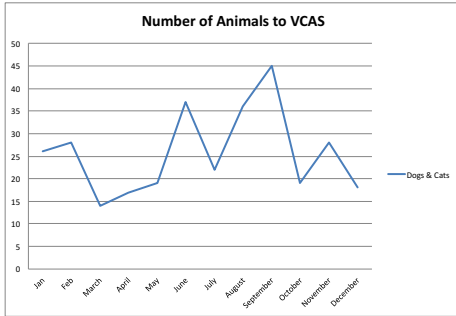

2014 Animals to VCAS

	RAL/Stray K9	RAL/Stray Cats	K9 RTO	Cats RTO	Reclaimed	Total
Jan	32	10	-13	-2	0	26
Feb	26	8	-6	0	0	28
March	14	2	-2	0	0	14
April	19	7	-6	-3	0	17
May	17	11	-5	-2	-2	19
June	16	28	-4	-1	-2	37
July	23	8	-7	0	-2	22
August	28	19	-6	0	-5	36
September	38	21	-12	0	-2	45
October	18	13	-8	0	-4	19
November	13	20	-4	0	-1	28
December	20	14	-12	0	-4	18
YEAR TOTAL	264	161	-86	-8	-22	309

2015 Animals to VCAS

	RAL/Stray K9	RAL/Stray Cats	K9 RTO	Cats RTO	Reclaimed	Total
Jan	36	5	-12	0	-7	22
Feb	21	9	-8	0	-4	18
March	13	6	-1	0	-1	17
April	19	9	-8	0	-2	18
May	14	12	-4	0	-3	19
June	24	15	-13	0	-2	24
July	22	5	-13	0	0	14
August	10	7	-4	0	-1	12
September	25	7	-9	0	-1	22
October	36	3	-16	0	-5	18
November	19	4	-12	-3	0	8
December	54	4	-45	-3	0	10
YEAR TOTAL	293	86	-145	-6	-26	202